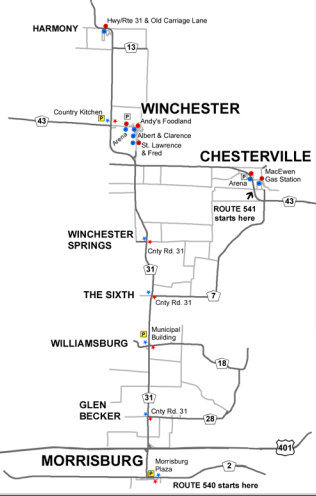

*See inset map

LEGEND

ROUTE 541 ROUTE 540 TRANSITWAY

• AM ★ AM ☐ PARK & RIDE
• PM ★ PM ☐ PARK & RIDE (at own Risk)