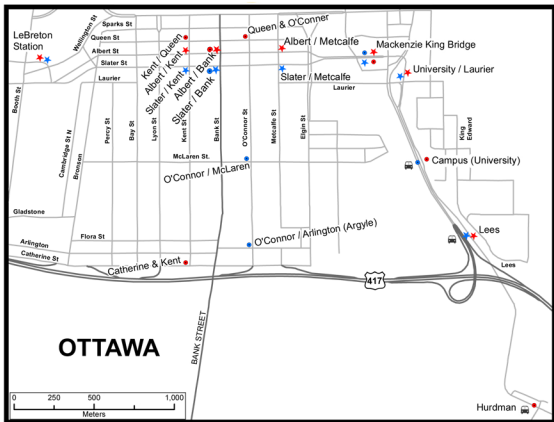

*See inset map

LEGEND

ROUTE 541 ROUTE 540 TRANSITWAY

• AM ★ AM ☐ PARK & RIDE
• PM ★ PM ☐ PARK & RIDE (at own Risk)